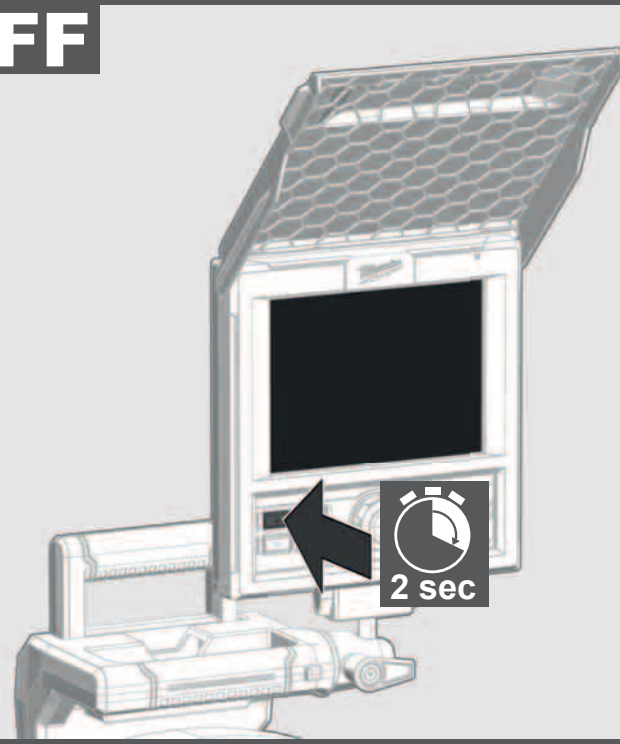

6

CLEAN

6

6

M18SIM

OFF

OFF

OFF

M18SIM

7 **TABLET**

OFF

OFF

OFF

TABLET

8

9

EC-DECLARATION OF CONFORMITY

Spoločnosť Techtronic Industries GmbH declares that the radio equipment type M18 SISH, M18 SIM is in compliance with Directive 2014/53/EU. The full text of the EU declaration of conformity is available at the following internet address: <http://services.milwaukeetool.eu>

Bluetooth version: 4.0 BT signal mode
Frequency band(s) of Bluetooth: 2402-2480 MHz
Maximum radio-frequency power transmitted in the frequency band(s): 1,8 dBm

GB-DECLARATION OF CONFORMITY

Hereby, Techtronic Industries GmbH declares that the radio equipment type M18 SISH, M18 SIM is in compliance with Directive S.I. 2017/1206 (as amended). The full text of the GB declaration of conformity is available at the following internet address: <http://services.milwaukeetool.eu>

Bluetooth version: 4.0 BT signal mode
Frequency band(s) of Bluetooth: 2402-2480 MHz
Maximum radio-frequency power transmitted in the frequency band(s): 1,8 dBm

EG-KONFORMITÄTSEKTLÄRUNG

Hiermit erkläre Techtronic Industries GmbH, dass der Funkanlagentyp M18 SISH, M18 SIM der Richtlinie 2014/53/EU entspricht. Der vollständige Text der EU-Konformitätserklärung ist unter der folgenden Internetadresse verfügbar: <http://services.milwaukeetool.eu>

Bluetooth-Version: 4.0 BT signal mode
Bluetooth-Frequenzband (Frequenzbänder): 2402-2480 MHz
Maximale Hochfrequenzleistung im übertragenen Frequenzband (Frequenzbänder): 1,8 dBm

DÉCLARATION CE DE CONFORMITÉ