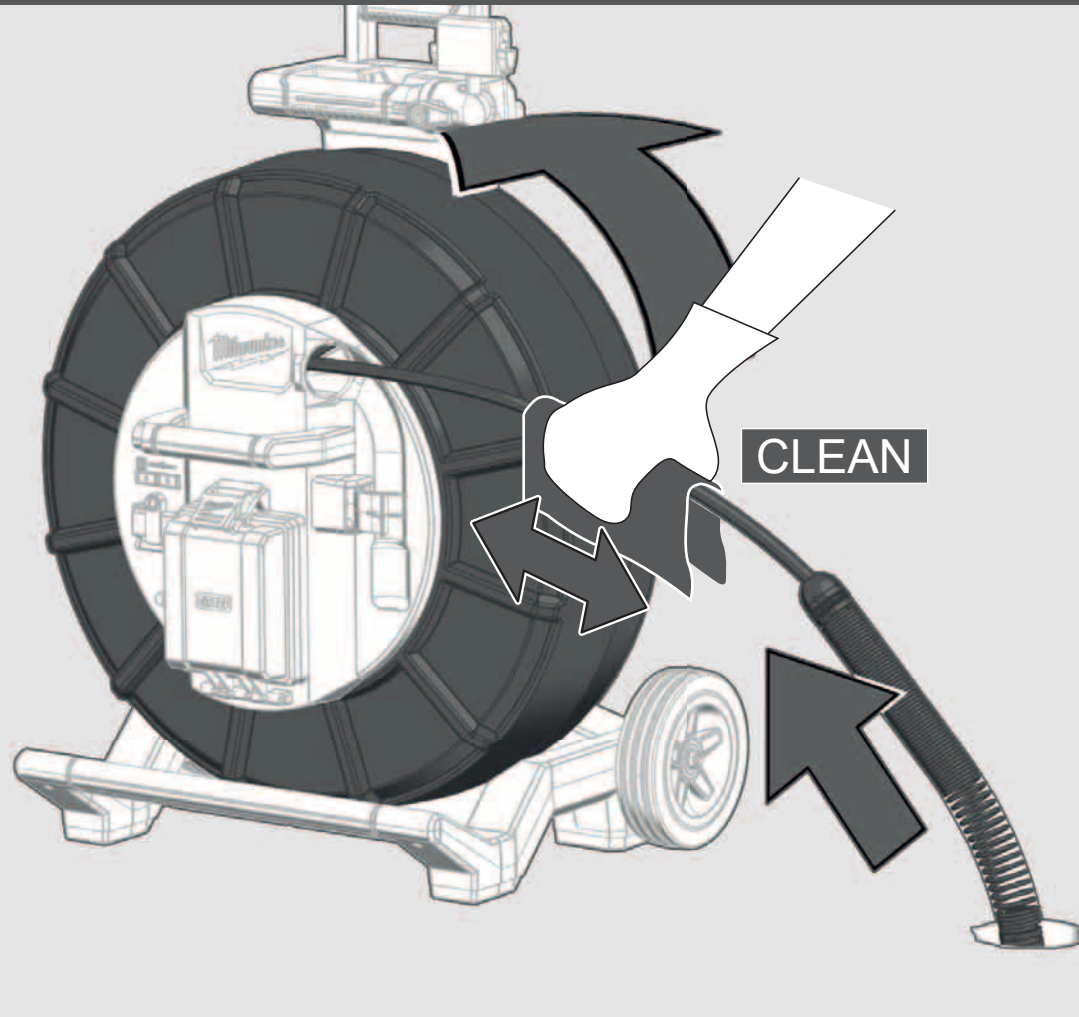

6

CLEAN

6

6

M18SIM

OFF

OFF

OFF

M18SIM

7 **TABLET**

OFF

OFF

OFF

TABLET

8

9

EC-DECLARATION OF CONFORMITY

Spoločnosť Techtronic Industries GmbH declares that the radio equipment type M18 SISH, M18 SIM is in compliance with Directive 2014/53/EU. The full text of the EU declaration of conformity is available at the following internet address: <http://services.milwaukeetool.eu>

Bluetooth version: 4.0 BT signal mode
Frequency band(s) of Bluetooth: 2402-2480 MHz
Maximum radio-frequency power transmitted in the frequency band(s): 1,8 dBm

GB-DECLARATION OF CONFORMITY

Hereby, Techtronic Industries GmbH declares that the radio equipment type M18 SISH, M18 SIM is in compliance with Directive S.I. 2017/1206 (as amended). The full text of the GB declaration of conformity is available at the following internet address: <http://services.milwaukeetool.eu>

Bluetooth version: 4.0 BT signal mode
Frequency band(s) of Bluetooth: 2402-2480 MHz
Maximum radio-frequency power transmitted in the frequency band(s): 1,8 dBm

EG-KONFORMITÄTSEKTLÄRUNG

Hiermit erkläre Techtronic Industries GmbH, dass der Funkanlagentyp M18 SISH, M18 SIM der Richtlinie 2014/53/EU entspricht. Der vollständige Text der EU-Konformitätserklärung ist unter der folgenden Internetadresse verfügbar: <http://services.milwaukeetool.eu>

Bluetooth-Version: 4.0 BT signal mode
Bluetooth-Frequenzband (Frequenzbänder): 2402-2480 MHz
Maximale Hochfrequenzleistung im übertragenen Frequenzband (Frequenzbänder): 1,8 dBm

DÉCLARATION CE DE CONFORMITÉ